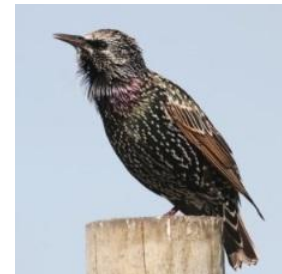

COMMON GARDEN BIRDS

Shared as part of the Fynbos Corridor Collaboration - fynboscorridors.org
October 2021

1. HADEDA IBIS

It probes for insects with its very sensitive beak.

2. EGYPTIAN GOOSE

Normally the male hisses and the female honks. If disturbed though both honk.

14. CAPE ROBIN-CHAT

Note white eye-brow stripe, orange chin and breast and reddish outer tail feathers.

15. CAPE WHITE EYE

Afrik: Witogie.
Feathered white ring round eyes. A small bird with a surprisingly large voice for its size.

16. CAPE WAGTAIL

Watch his tail as he walks. See if you can see why he gets his name.

17. COMMON FISCAL

"Butcher Bird", "Jacky Hangman".
White wing stripes start on the shoulder. Note heavy beak for catching prey.

18. COMMON STARLING

Introduced from Europe. Has glossy black plumage with a metallic sheen, which is speckled with white at some times of year.

19. RED-WINGED STARLING

Its red wing tips are very obvious in flight.